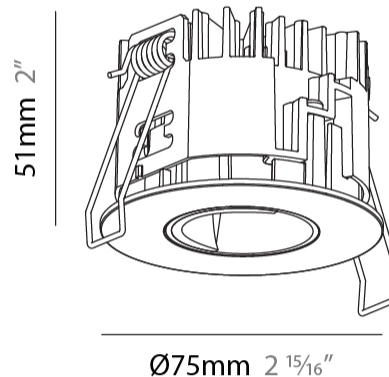

GENERAL

Series: Oiko Pro Round
Subseries: Oiko Pro Wallwash
Brand: Prolicht
Division: Architectural
Mounting Type: Recessed
Mounting Location: Ceiling
Subcategory: Downlight

PHYSICAL

Shape: Round
Diameter (mm): 75
Diameter (in): 2 15/16
Height (mm): 51
Height (in): 2
Ceiling Thickness (mm): 1 - 25
Ceiling Thickness (in): 1/16 - 1 3/16
Min. Recessing Depth (mm): 55
Min. Recessing Depth (in): 2 3/16
Light Distribution: Downlight
Fixture Finish: SSR / BKV / CWI / CRY / HAB / UFT / ITA / RUA / FTG / MYG / LOD / PUS / FRO / FUP / KIA / POP / BLS / SPG / MEY / GOH / GUM / CHC / COM / ABZ / JAG / OBR / MOS / ROR
Fixture Material: Aluminum Die Cast
Cut-out Measurements: 68mm / 2 11/16" Diameter

ELECTRICAL

Lamp Type: LED (Zhaga Standard)
Input Wattage (W): 16
Total Output Wattage (W): 14.6
Dimming: Tri-Mode (Non-Dimming and Phase Dimming (120Vac only) and 0-10V Dimming)
Driver Included: No
Driver Location: Recessed Housing
Driver Type: Constant Current - Universal
Driver Class: Class 2
Housing: See Components
Input Voltage (V): 120 - 277
Constant Current (MA): 350

LED

Color Temperature (*K): 2700 / 3000 / 3500 / 4000
Max. Delivered Lumen (lm): 1302 / 1383 / 1449 / 1462
Nominal Lumen (lm): 1566 / 1665 / 1743 / 1759
CRI: >90 CRI
Lamp Life (hrs): 50000

OPTICAL

Adjustability: Fixed

RATINGS AND CERTIFICATIONS

Certified By: Certified for North American Standards
IP rating: IP20